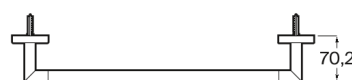

TECHNICAL DRAWINGS