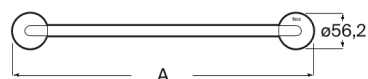

TECHNICAL DRAWINGS